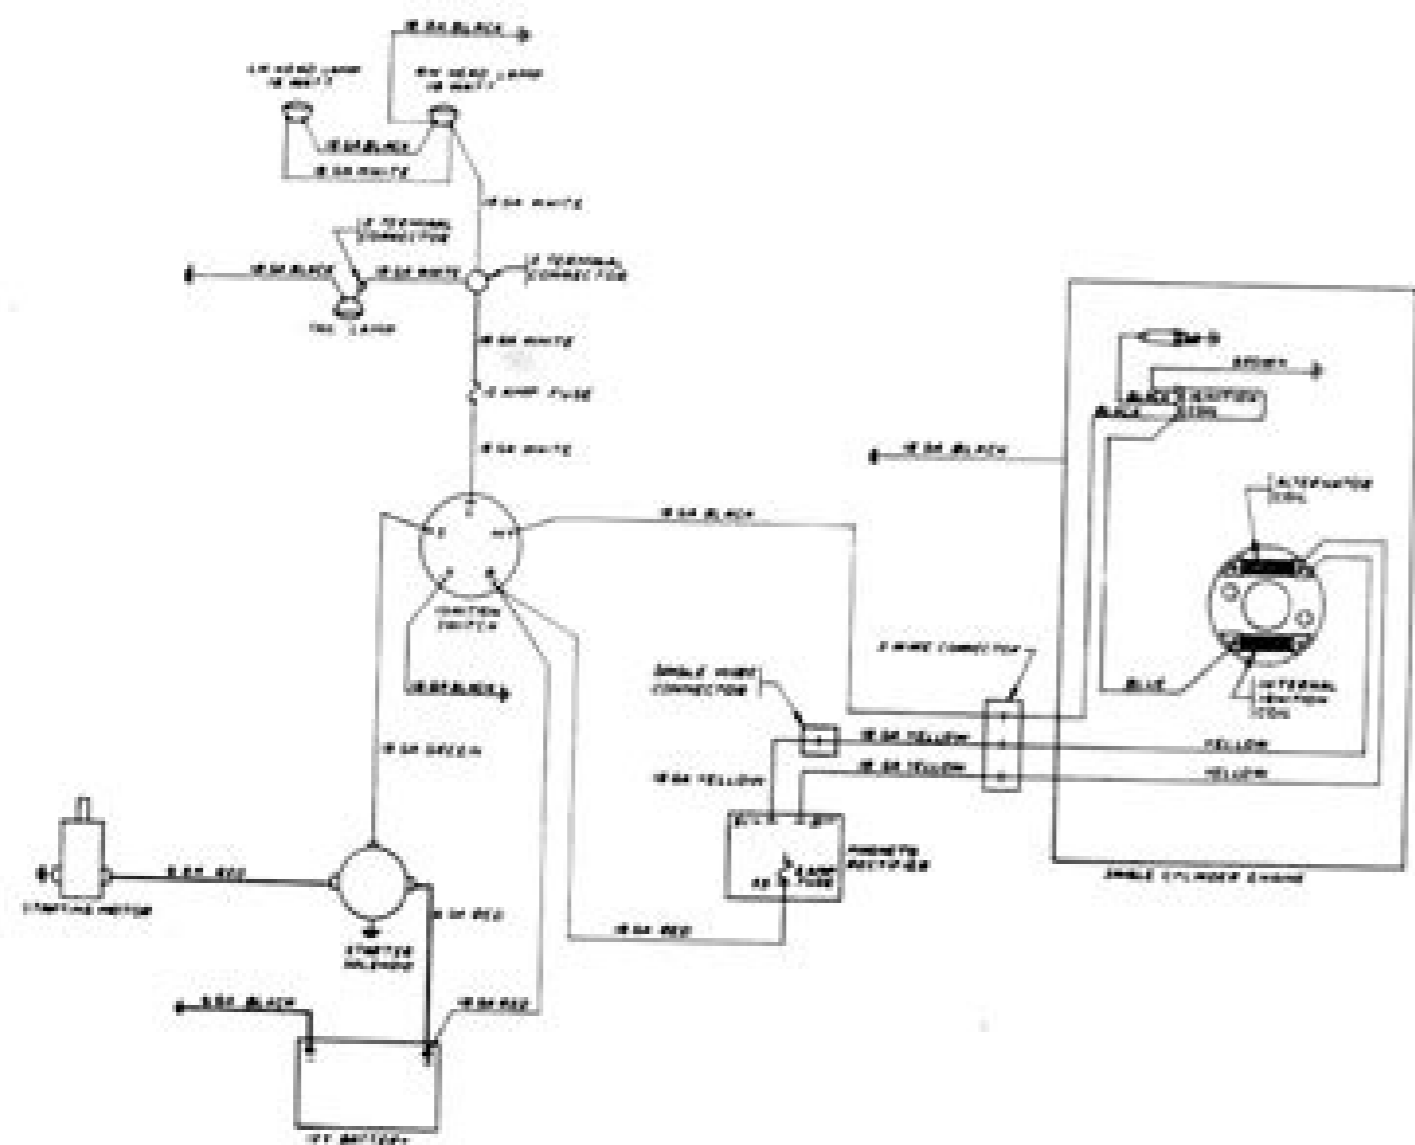

Fig. 27 - Schematic - Electric Start Wiring - Models 300 S, 350 SS