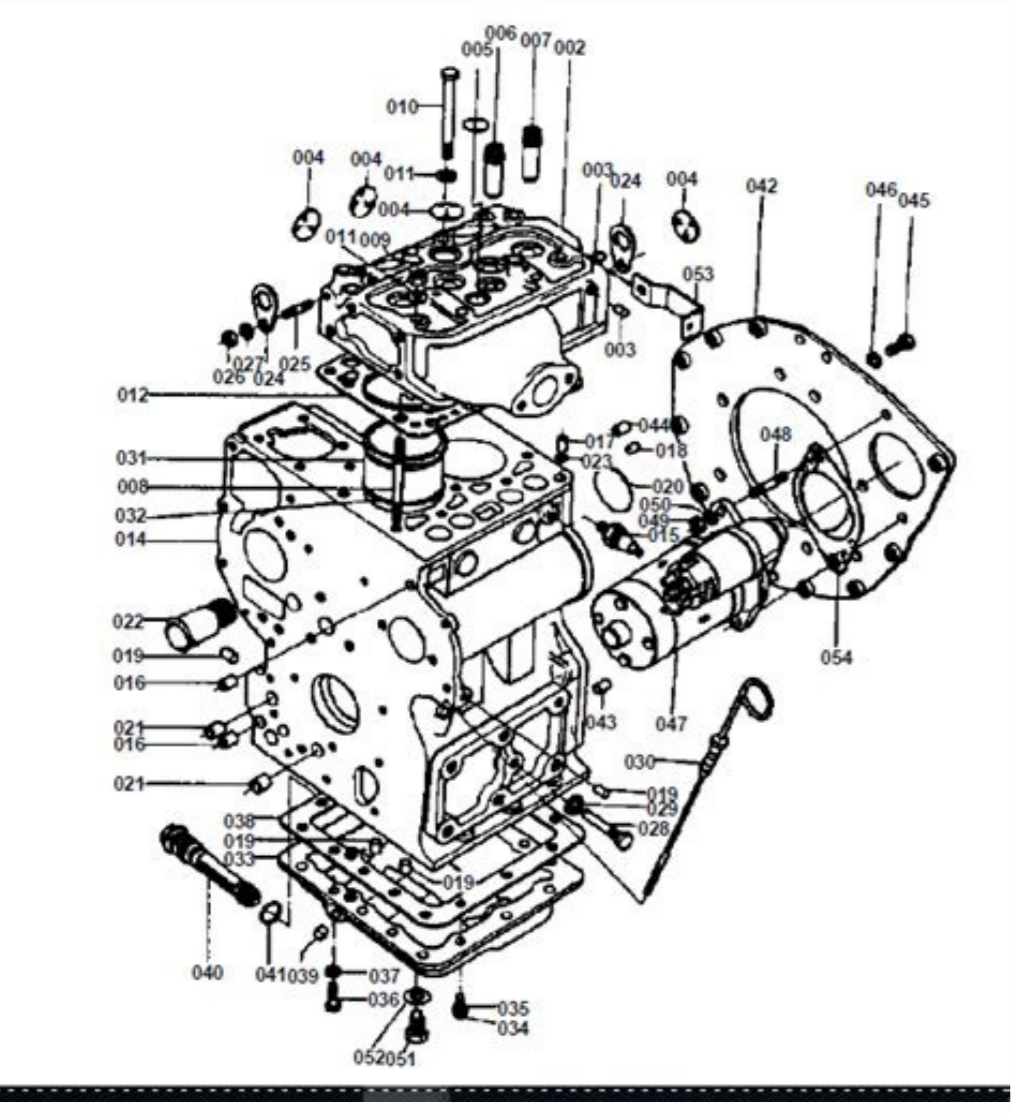

Kubota u35-4 parts manual. Kubota u55-4 parts manual.