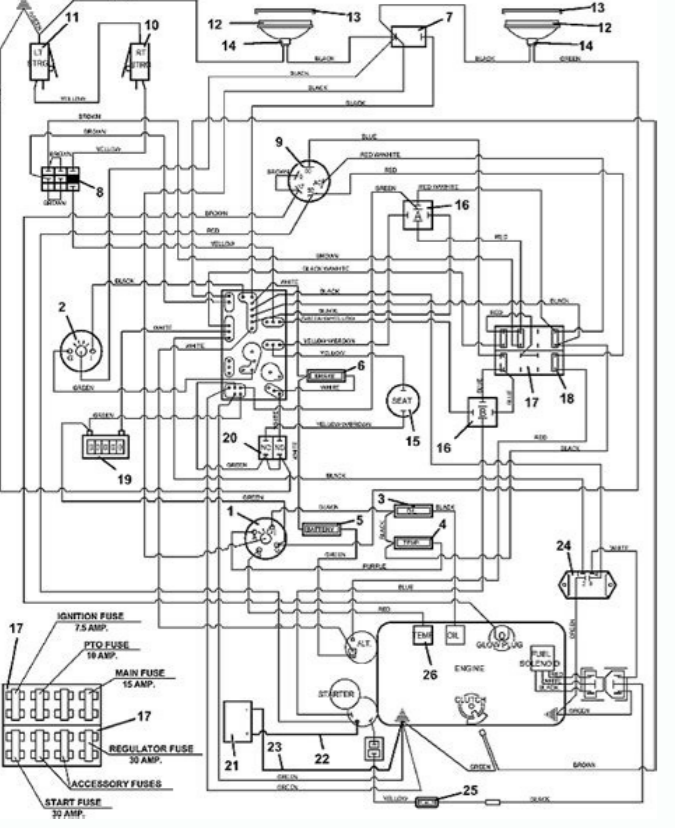

Kubota u35-4 parts manual. Kubota u55-4 parts manual.