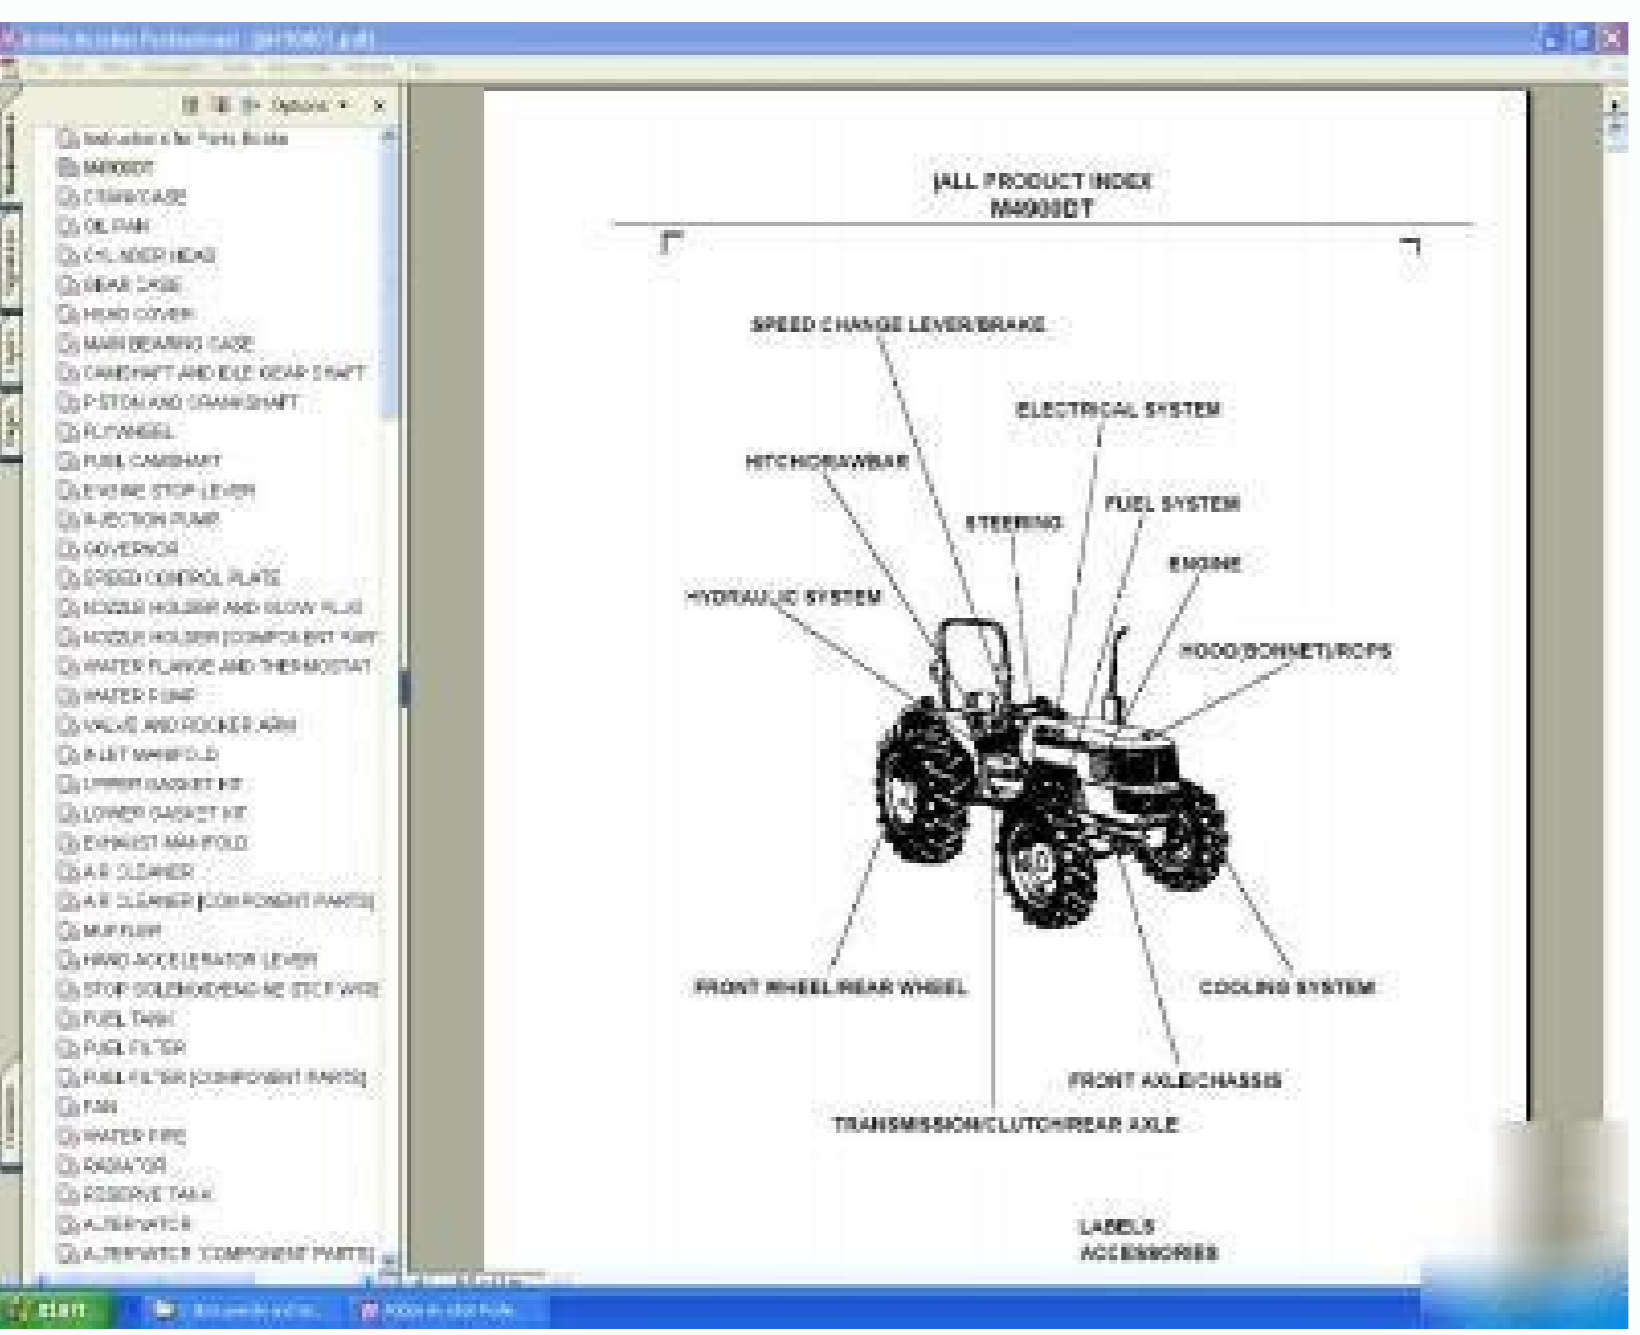

Kubota u35-4 parts manual. Kubota u55-4 parts manual.